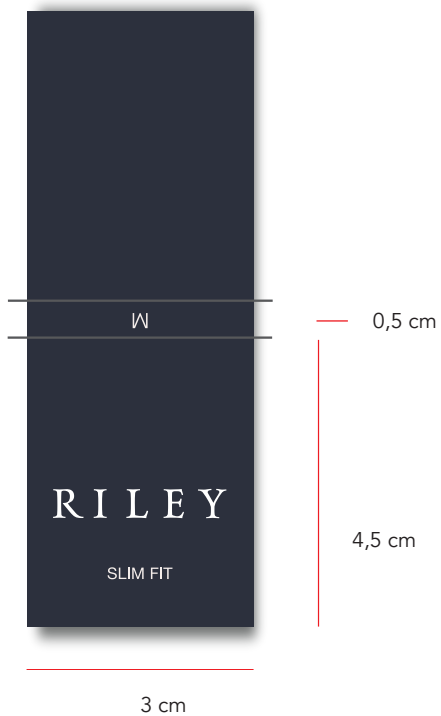

REF. FOR QUALITY , WEIGHT+ COLOUR
+ PRINT TECHNIQUE:
LINDERBEGH LBH-W-978B

Color ref:

MATCH NAVY COLOR
OF HANGTAG

MATCH WHITE COLOR
OF HANGTAG

- Logo placement:
1,6 cm from bottom, centered
- RELAXED FIT
placement:
0,9 cm from bottom, centered
- Size placement:
centered