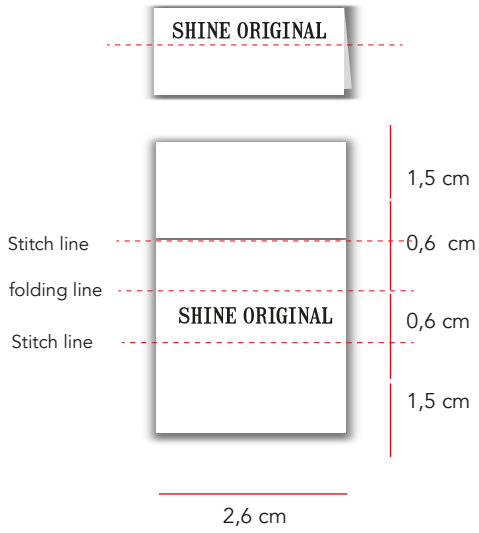

SHINE WAIST TAGS SHORTS

INFO

QUALITY + WEIGHT:
As LINDBERGH waist tag

REF. COLOUR:
As LINDBERGH waist tag

- Logo placement:
1,8 cm from bottom, centered

- Size placement:
centered

SHINE WAIST CHINOS

INFO

QUALITY + WEIGHT:
As LINDBERGH waist tag

REF. COLOUR:
As LINDBERGH waist tag

- Logo placement:
1,6 cm from bottom, centered

- Size placement:
centered

SHINE WAIST TAG VARIOUS FIT

INFO

QUALITY + WEIGHT:
As LINDBERGH waist tag

REF. COLOUR:
As LINDBERGH waist tag

- Logo placement:
1,6 cm from bottom, centered

- FIT placement:
0,9 cm from bottom, centered

- Size placement, centered

- Adjust size to match size range
of SMS /Production order

- Adjust fit to match product of
SMS /Production order

SHINE FLAGLABEL

**REF. FOR QUALITY +
COLOUR + LOOK : LBH-W-852**

SHINE LABEL

**REF. FOR QUALITY +
COLOUR + LOOK : LBH-W-810**

SHINE ORIGINAL superflex hangtag