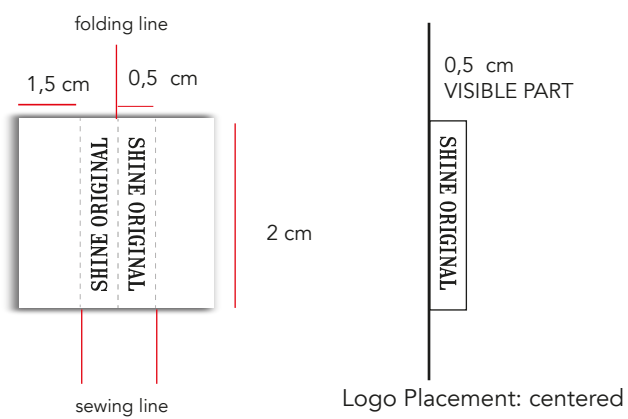

SHINE FLAGLABEL

**REF. FOR QUALITY +
COLOUR + LOOK : LBH-W-852**