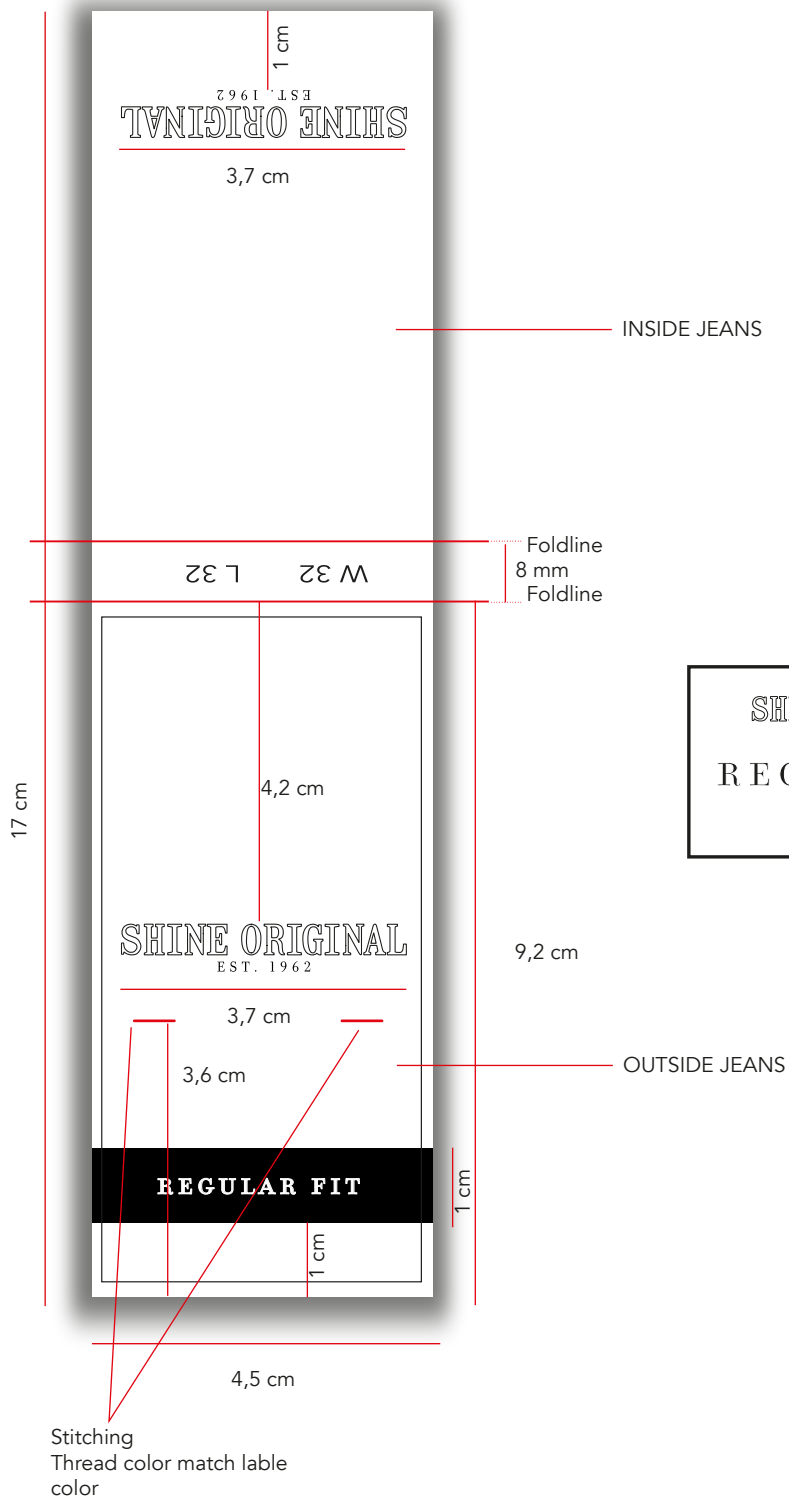

SHINE OVERRIDER JEANS WOMEN

INFO

QUALITY + WEIGHT:
As LINDBERGH waist tag

REF. COLOUR:
As LINDBERGH waist tag

- Size placement, centered and the middle part

- Adjust size to match size range of SMS /Production order

- Adjust fit to match product of SMS /Production order

SHINE ORIGINAL EST. 1962	Font logo : as sketch
REGULAR FIT	Font fit : Filosofia reg all small caps Size: 14 pt