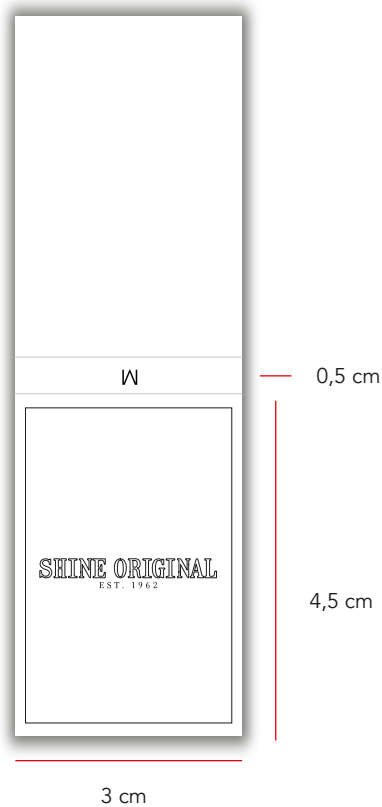

SHINE SIZE LABEL

Size: 10x40 mm
Font : Avenir Book
Size : 13 (S-XL) + 12 (XXL-3XL)
Colour: White with black print (as main label)

SHINE SIZE LABEL SHIRTS

Size: 10x40 mm
Font : Avenir Book
Size : 10 (M) + 8 (39/40)
Colour: White with black print (as main label)

SHINE SIZE LABEL SHIRTS

1.5 x 4 cm
WHITE WITH BLACK PRINT

AS LBH-W-843

COLOUR + TECHNICAL SKETCH FOR
WOVEN LABEL W. PRINTED TEXT :

Main Col.	Match main label
Text col.	Jet Black
Placement	See pic.
Font - 1. line	Avenir book
Font Size - 1. line	9 pt
Label width	15 mm
Label height	40 mm

SHINE WAIST TAGS SHORTS

INFO

QUALITY + WEIGHT:
As LINDBERGH waist tag

REF. COLOUR:
As LINDBERGH waist tag

- Logo placement:
1,8 cm from bottom, centered

- Size placement:
centered

SHINE WAIST CHINOS

INFO

QUALITY + WEIGHT:
As LINDBERGH waist tag

REF. COLOUR:
As LINDBERGH waist tag

- Logo placement:
1,6 cm from bottom, centered

- Size placement:
centered

SHINE WAIST TAG VARIOUS FIT

INFO

QUALITY + WEIGHT:
As LINDBERGH waist tag