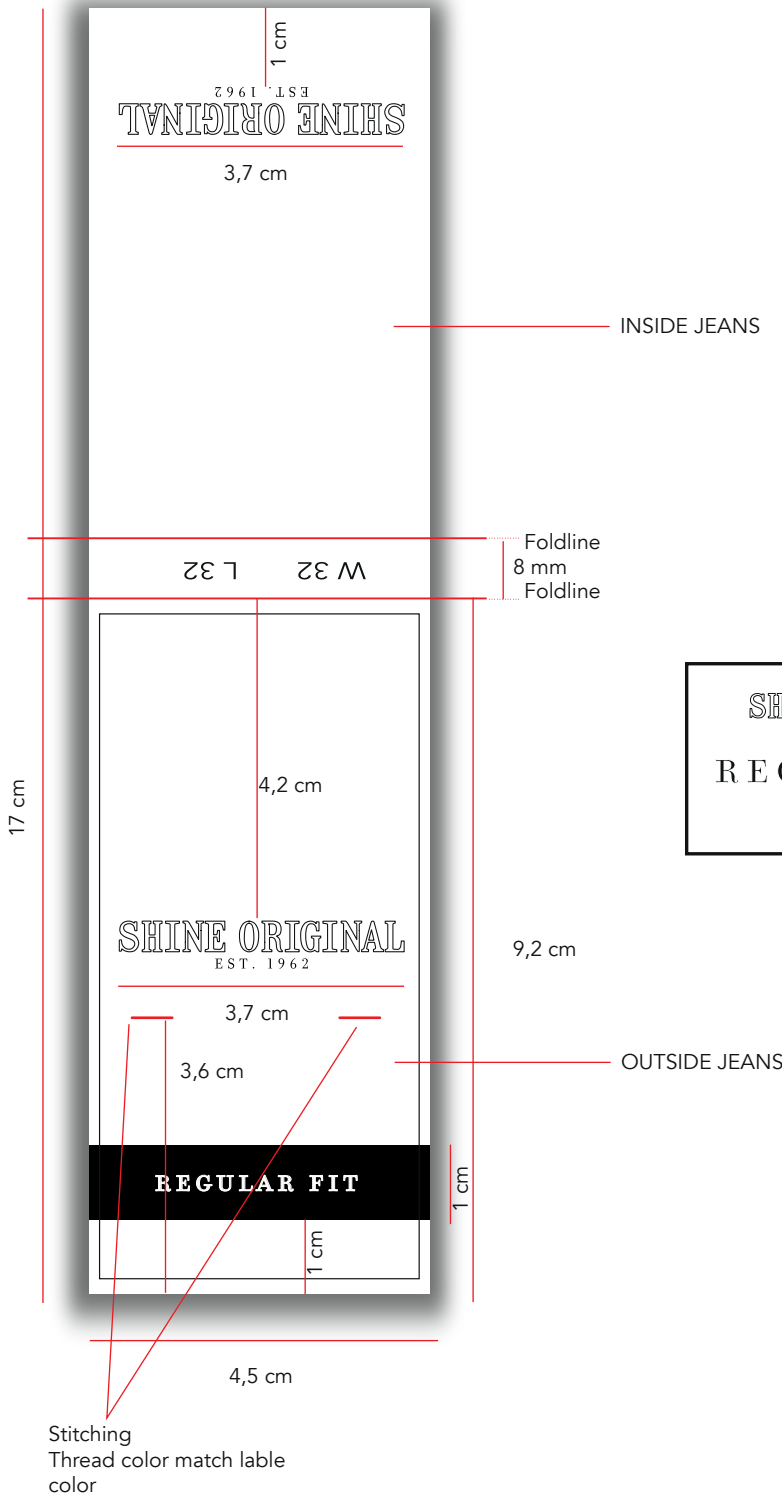

Label: SHINE ORIGINAL	Output date:11/05/16 Modification date: 3 December 2025 8:04 am
Description: Women jeans with waistband print. Special dyed price hangtag. Jeans inch sizes. Ex: W:33/L:34	Label instruction no.: SHO-0026W
	Design: JFI/MKS

SHINE OVERRIDER JEANS WOMEN

INFO

QUALITY + WEIGHT:
As LINDBERGH waist tag

REF. COLOUR:
As LINDBERGH waist tag

- Size placement, centered and the middle part

- Adjust size to match size range of SMS /Production order

- Adjust fit to match product of SMS /Production order

SHINE ORIGINAL EST. 1962	Font logo : as sketch
REGULAR FIT	Font fit : Filosofia reg all small caps Size: 14 pt