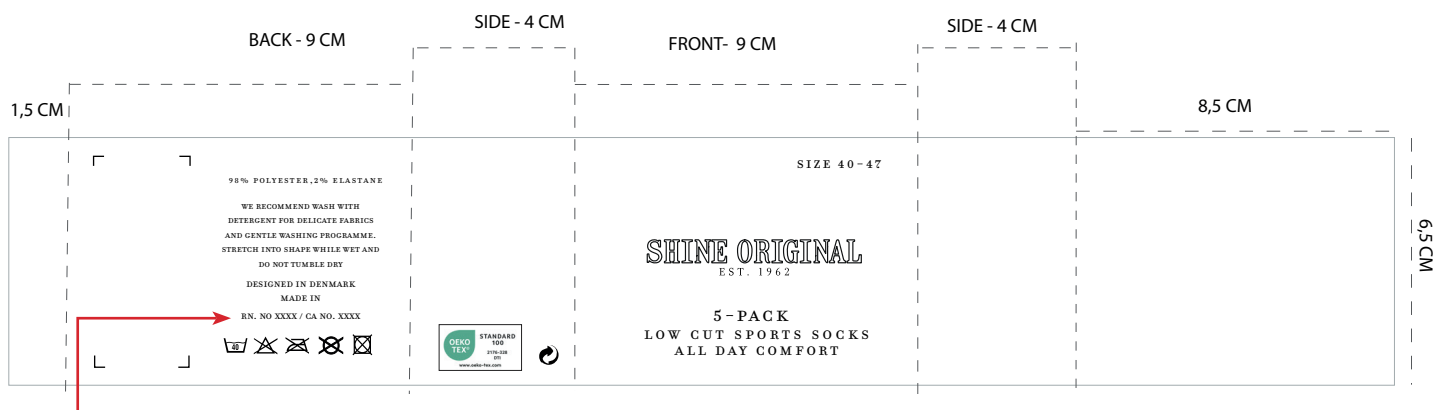

Find correct RN and CA number in supplier manual under packing and labeling → special orders. Please center text, when correct number is added.

PACKAGING COLOR

Same white color as Lindbergh white

ARTWORK COLOR

Same black color as Lindbergh white