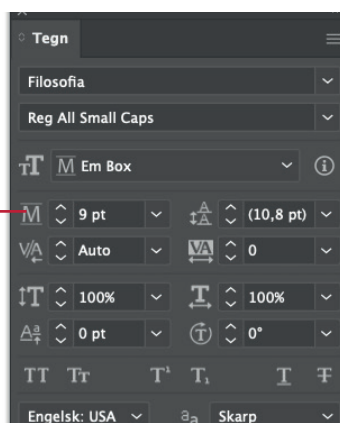

PACKAGING COLOR

 Same white color as Lindbergh white

ARTWORK COLOR

 Same black color as Lindbergh white

Label: SHINE ORIGINAL	Date: 06/02/2025 Modification date: 5 December 2025 12:34 pm		Style no:
Description: Socks 5 pack - low cut	Labels instructions no. SHO-9121D-5PK		Design: MKS

Barcode for production :

Barcode Placement (for production Only)
Place price Sticker at fixing Points.

Oekotex print logo:

Print : Info placed at side

Oeko-tex logo color ref:

Label Design Guideline			
Colour Values			
	Oeko-TEX® Green	Black	White
PRINT			
Pantone U	Green U	Black U	-
Pantone C	Green C	Black C	-
CMYK	084 m0 y21 k0	0 m0 y0 k98	0 m0 y0 k0
RAL DESIGN	170 60 45	000 90 00	000 90 00
DIGITAL			
RGB	r0 g66 b35	r0 g0 b0	r255 g255 b255
HEX	#00423C	#000000	#FFFFFF

Print : Info placed at back

USE CORRECT WASH CARE SYMBOLS ACCORDINGLY TO QUALITY

Label: SHINE ORIGINAL	Date: 06/02/2025 Modification date: 5 December 2025 12:34 pm		Style no:
Description: Socks 5 pack - low cut	Labels instructions no. SHO-9121D-5PK		Design: MKS