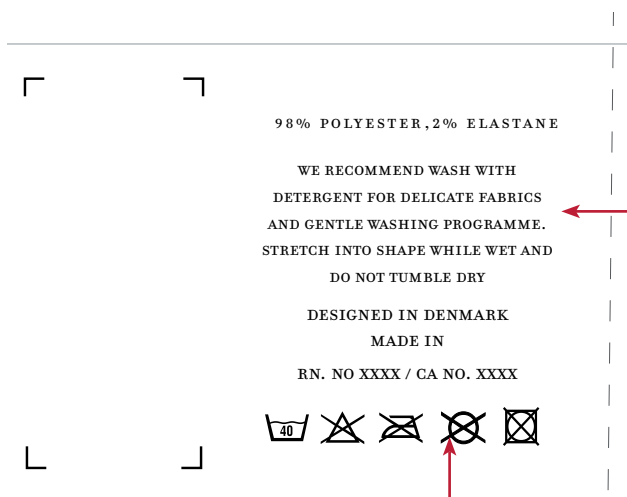

PACKAGING COLOR

 Same white color as Lindbergh white

ARTWORK COLOR

 Same black color as Lindbergh white

Label: SHINE ORIGINAL	Date: 06/02/2025 Modification date: 5 December 2025 12:34 pm		Style no:
Description: Socks 5 pack - low cut	Labels instructions no. SHO-9121D-5PK		Design: MKS

Barcode for production :

Barcode Placement (for production Only)
Place price Sticker at fixing Points.

Oekotex print logo:

Print : Info placed at side

Oeko-tex logo color ref:

Label Design Guideline			
Colour Values			
	Oeko-TEX® Green	Black	White
PRINT			
Pantone U	Green U	Black U	-
Pantone C	Green C	Black C	-
CMYK	084 m0 y21 k0	0 m0 y0 k98	0 m0 y0 k0
RAL DESIGN	170 60 45	000 90 00	000 90 00
DIGITAL			
RGB	r0 g66 b35	r0 g0 b0	r255 g255 b255
HEX	#00423C	#000000	#FFFFFF

Print : Info placed at back

USE CORRECT WASH CARE SYMBOLS ACCORDINGLY TO QUALITY

Label: SHINE ORIGINAL	Date: 06/02/2025 Modification date: 5 December 2025 12:34 pm		Style no:
Description: Socks 5 pack - low cut	Labels instructions no. SHO-9121D-5PK		Design: MKS