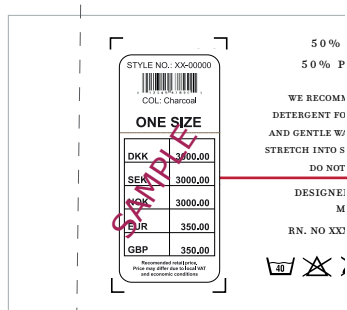

Label: SHINE ORIGINAL	Date: 06/02/2025 Modification date: 5 December 2025 12:34 pm	Style no:
Description: Socks 5 pack - low cut	Labels instructions no. SHO-9121D-5PK	Design: MKS

SOCK TAG _belly tag for 5-pack SHO-916D-5PK

PACKAGING COLOR

 Same white color as Lindbergh white

ARTWORK COLOR

 Same black color as Lindbergh white

Label: SHINE ORIGINAL	Date: 06/02/2025 Modification date: 5 December 2025 12:34 pm		Style no:
Description: Socks 5 pack - low cut	Labels instructions no. SHO-9121D-5PK		Design: MKS

Barcode for production :

Barcode Placement (for production Only)
Place price Sticker at fixing Points.

Oekotex print logo:

Print : Info placed at side

Oeko-tex logo color ref:

Label Design Guideline			
Colour Values			
	Oeko-TEX® Green	Black	White
PRINT			
Pantone U	Green U	Black U	-
Pantone C	Green C	Black C	-
CMYK	084 m0 y21 k0	0 m0 y0 k98	0 m0 y0 k0
RAL DESIGN	170 60 45	000 90 00	000 90 00
DIGITAL			
RGB	r0 g66 b35	r0 g0 b0	r255 g255 b255
HEX	#00423C	#000000	#FFFFFF

Print : Info placed at back

USE CORRECT WASH CARE SYMBOLS ACCORDINGLY TO QUALITY

Label: SHINE ORIGINAL	Date: 06/02/2025 Modification date: 5 December 2025 12:34 pm		Style no:
Description: Socks 5 pack - low cut	Labels instructions no. SHO-9121D-5PK		Design: MKS