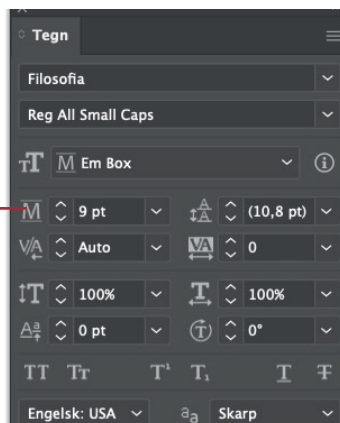

PACKAGING COLOR

 Same white color as Lindbergh white

ARTWORK COLOR

 Same black color as Lindbergh white

Label: SHINE ORIGINAL	Date: 06/02/2025 Modification date: 10 December 2025 9:27 am		Style no:
Description: Socks 10 pack	Labels instructions no. SHO-9121E-10PK		Design: MKS

Barcode for production :

Barcode Placement (for production Only)
Place price Sticker at fixing Points.

Oekotex print logo:

Print : Info placed at side

Oeko-tex logo color ref:

Label Design Guideline Colour Values			
	OEKO-TEX® Green	Black	White
PRINT			
Pantone U	Green U	Black U	-
Pantone C	Green C	Black C	-
CMYK	046 m0 y21 k0	0 m0 y0 k98	0 m0 y0 k0
RAL DESIGN	170 60 45	000 90 00	000 90 00
DIGITAL			
RGB	r0 g66 b35	r0 g0 b0	r255 g255 b255
HEX	#004ACB	#000000	#FFFFFF

Print : Info placed at back

USE CORRECT WASH CARE SYMBOLS ACCORDINGLY TO QUALITY

Label: SHINE ORIGINAL	Date: 06/02/2025 Modification date: 10 December 2025 9:27 am		Style no:
Description: Socks 10 pack	Labels instructions no. SHO-9121E-10PK		Design: MKS