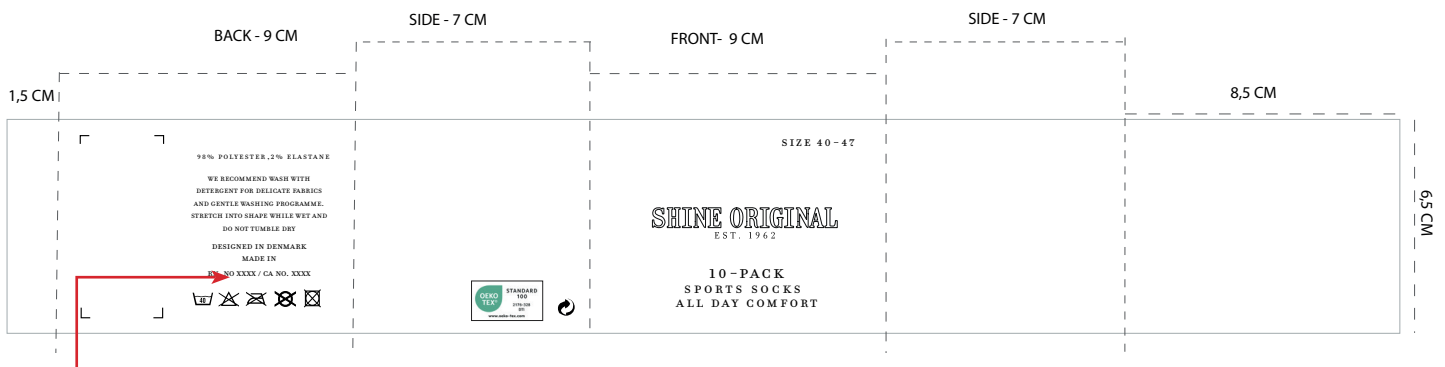

ARTWORK FRONT :

SIZE 40-47

SHINE ORIGINAL
EST. 1962

10-PACK
SPORTS SOCKS
ALL DAY COMFORT

Always fold socks as directed. Heels turning left and leg in front,- Foot at back.

FINISH : PLICK SURFACE:

Find correct RN and CA number in supplier manual under packing and labeling → special orders. Please center text, when correct number is added.

PACKAGING COLOR

 Same white color as Lindbergh white

ARTWORK COLOR

 Same black color as Lindbergh white

Label: SHINE ORIGINAL	Date: 06/02/2025 Modification date: 10 December 2025 9:27 am		Style no:
Description: Socks 10 pack	Labels instructions no. SHO-9121E-10PK		Design: MKS

Barcode for production :

Barcode Placement (for production Only)
Place price Sticker at fixing Points.

Oekotex print logo:

Print : Info placed at side

Oeko-tex logo color ref:

Label Design Guideline Colour Values			
	OEKO-TEX® Green	Black	White
PRINT			
Pantone U	Green U	Black U	-
Pantone C	Green C	Black C	-
CMYK	046 m0 y21 k0	0 m0 y0 k98	0 m0 y0 k0
RAL DESIGN	170 60 45	000 90 00	000 90 00
DIGITAL			
RGB	r0 g66 b35	r0 g0 b0	r255 g255 b255
HEX	#004ACB	#000000	#FFFFFF