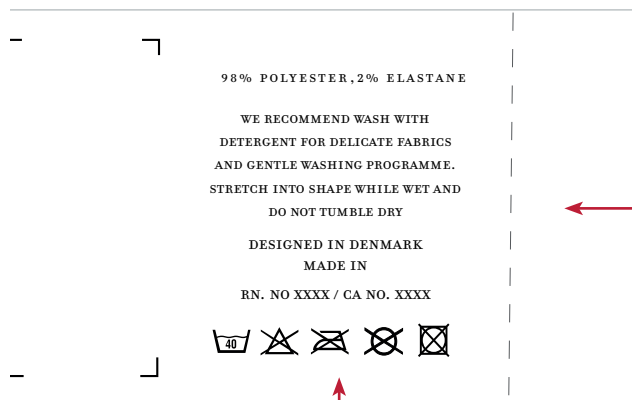

PACKAGING COLOR

 Same white color as Lindbergh white

ARTWORK COLOR

 Same black color as Lindbergh white

Label: SHINE ORIGINAL	Date: 06/02/2025 Modification date: 10 December 2025 9:27 am		Style no:
Description: Socks 10 pack	Labels instructions no. SHO-9121E-10PK		Design: MKS

Barcode for production :

Barcode Placement (for production Only)
Place price Sticker at fixing Points.

Oekotex print logo:

Print : Info placed at side

Oeko-tex logo color ref:

Label Design Guideline Colour Values			
	OEKO-TEX® Green	Black	White
PRINT			
Pantone U	Green U	Black U	-
Pantone C	Green C	Black C	-
CMYK	046 m0 y21 k0	0 m0 y0 k98	0 m0 y0 k0
RAL DESIGN	170 60 45	000 90 00	000 90 00
DIGITAL			
RGB	r0 g66 b35	r0 g0 b0	r255 g255 b255
HEX	#004ACB	#000000	#FFFFFF

Print : Info placed at back

USE CORRECT WASH CARE SYMBOLS ACCORDINGLY TO QUALITY

Label: SHINE ORIGINAL	Date: 06/02/2025 Modification date: 10 December 2025 9:27 am		Style no:
Description: Socks 10 pack	Labels instructions no. SHO-9121E-10PK		Design: MKS