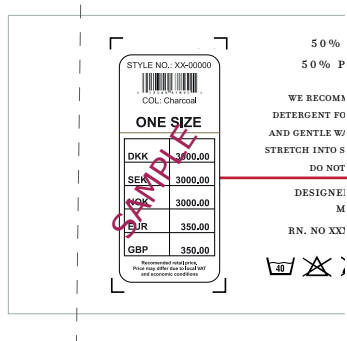

ARTWORK FRONT :

SIZE 40-47

SHINE ORIGINAL
EST. 1962

10-PACK
SPORTS SOCKS
ALL DAY COMFORT

Always fold socks as directed. Heels turning left and leg in front,- Foot at back.

FINISH : PLICK SURFACE:

Find correct RN and CA number in supplier manual under packing and labeling → special orders. Please center text, when correct number is added.

PACKAGING COLOR

 Same white color as Lindbergh white

ARTWORK COLOR

 Same black color as Lindbergh white

Label: SHINE ORIGINAL	Date: 06/02/2025 Modification date: 10 December 2025 9:27 am		Style no:
Description: Socks 10 pack	Labels instructions no. SHO-9121E-10PK		Design: MKS

Barcode for production :

Barcode Placement (for production Only)
Place price Sticker at fixing Points.

Oekotex print logo:

Print : Info placed at side

Oeko-tex logo color ref:

Label Design Guideline Colour Values			
	OEKO-TEX® Green	Black	White
PRINT			
Pantone U	Green U	Black U	-
Pantone C	Green C	Black C	-
CMYK	046 m0 y21 k0	0 m0 y0 k98	0 m0 y0 k0
RAL DESIGN	170 60 45	000 90 00	000 90 00
DIGITAL			
RGB	r0 g66 b35	r0 g0 b0	r255 g255 b255
HEX	#004ACB	#000000	#FFFFFF

Print : Info placed at back

USE CORRECT WASH CARE SYMBOLS ACCORDINGLY TO QUALITY

Label: SHINE ORIGINAL	Date: 06/02/2025 Modification date: 10 December 2025 9:27 am		Style no:
Description: Socks 10 pack	Labels instructions no. SHO-9121E-10PK		Design: MKS