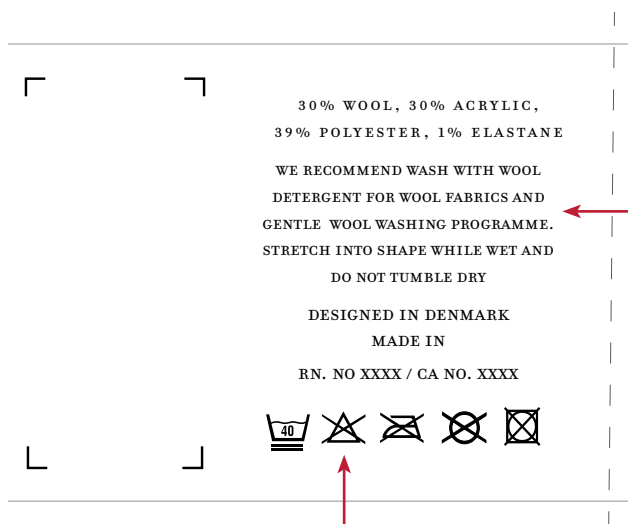

PACKAGING COLOR

 Same white color as Lindbergh white

ARTWORK COLOR

 Same black color as Lindbergh white

Label: SHINE ORIGINAL	Date: 06/02/2025 Modification date: 8 December 2025 11:06 am		Style no:
Description: Socks 3 pack	Labels instructions no. SHO-9121F-3PK		Design: MKS

Barcode for production :

Barcode Placement (for production Only)
Place price Sticker at fixing Points.

Oekotex print logo:

Print : Info placed at side

Oeko-tex logo color ref:

Label Design Guideline Colour Values			
	OEKO-TEX® Green	Black	White
PRINT			
Pantone U	Green U	Black U	-
Pantone C	Green C	Black C	-
CMYK	046 m0 y21 k0	0 m0 y0 k98	0 m0 y0 k0
RAL DESIGN	170 60 45	000 90 00	000 90 00
DIGITAL			
RGB	r0 g66 b35	r0 g0 b0	r255 g255 b255
HEX	#004ACB	#000000	#FFFFFF

Print : Info placed at back

USE CORRECT WASH CARE SYMBOLS ACCORDINGLY TO QUALITY

Label: SHINE ORIGINAL	Date: 06/02/2025 Modification date: 8 December 2025 11:06 am		Style no:
Description: Socks 3 pack	Labels instructions no. SHO-9121F-3PK		Design: MKS