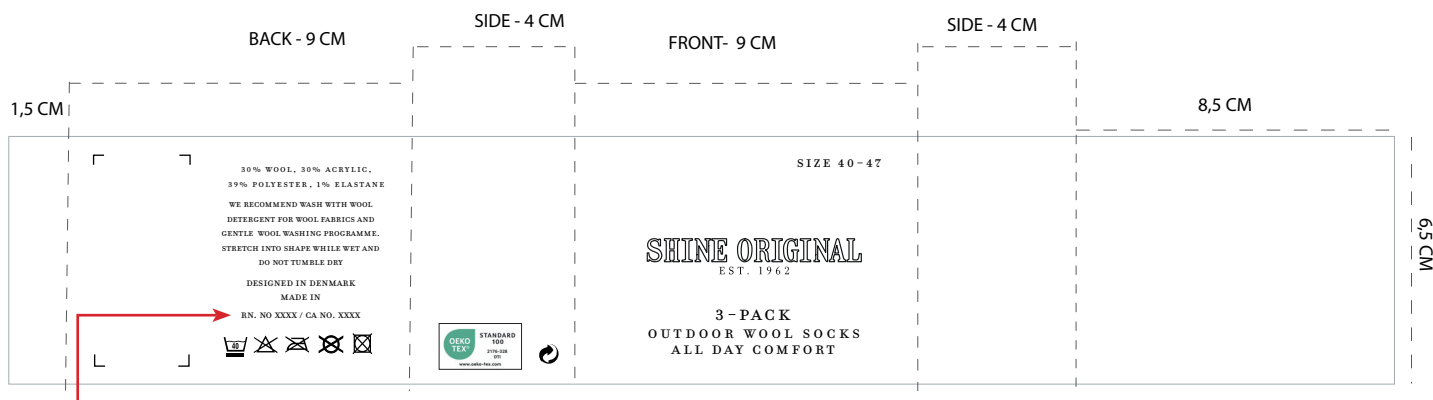

ARTWORK FRONT :

SIZE 40-47

SHINE ORIGINAL
EST. 1962

3 - PACK
OUTDOOR WOOL SOCKS
ALL DAY COMFORT

Always fold
socks as
directed.
Heels turning
left and leg in
front,-
Foot at back.

FINISH : PLICK SURFACE:

Find correct RN and CA number
in supplier manual under packing
and labeling → special orders.
Please center text, when correct
number is added.

PACKAGING COLOR

 Same white color as Lindbergh white

ARTWORK COLOR

 Same black color as Lindbergh white

Label: SHINE ORIGINAL	Date: 06/02/2025 Modification date: 8 December 2025 11:06 am		Style no:
Description: Socks 3 pack	Labels instructions no. SHO-9121F-3PK		Design: MKS

Barcode for production :

Barcode Placement (for production Only)
Place price Sticker at fixing Points.

Oekotex print logo:

Print : Info placed at side

Oeko-tex logo color ref:

Label Design Guideline Colour Values			
	OEKO-TEX® Green	Black	White
PRINT			
Pantone U	Green U	Black U	-
Pantone C	Green C	Black C	-
CMYK	046 m0 y21 k0	0 m0 y0 k98	0 m0 y0 k0
RAL DESIGN	170 60 45	000 90 00	000 90 00
DIGITAL			
RGB	r0 g66 b35	r0 g0 b0	r255 g255 b255
HEX	#004ACB	#000000	#FFFFFF