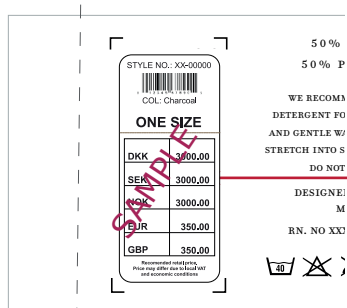

PACKAGING COLOR

 Same white color as Lindbergh white

ARTWORK COLOR

 Same black color as Lindbergh white

Label: SHINE ORIGINAL	Date: 06/02/2025 Modification date: 8 December 2025 11:06 am		Style no:
Description: Socks 3 pack	Labels instructions no. SHO-9121F-3PK		Design: MKS

Barcode for production :

Barcode Placement (for production Only)
Place price Sticker at fixing Points.

Oekotex print logo:

Print : Info placed at side

Oeko-tex logo color ref:

Label Design Guideline Colour Values			
	OEKO-TEX® Green	Black	White
PRINT			
Pantone U	Green U	Black U	-
Pantone C	Green C	Black C	-
CMYK	046 m0 y21 k0	0 m0 y0 k98	0 m0 y0 k0
RAL DESIGN	170 60 45	000 90 00	000 90 00
DIGITAL			
RGB	r0 g66 b35	r0 g0 b0	r255 g255 b255
HEX	#004ACB	#000000	#FFFFFF