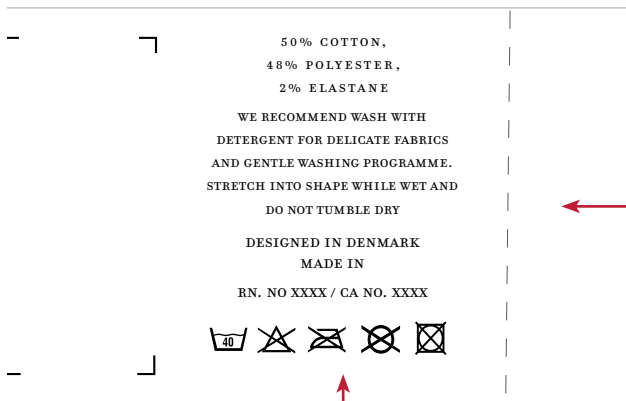

PACKAGING COLOR

 Same white color as Lindbergh white

ARTWORK COLOR

 Same black color as Lindbergh white

Label: SHINE ORIGINAL	Date: 06/02/2025 Modification date: 6 May 2026 9:37 am		Style no:
Description: 10- pack	Labels instructions no. SHO-9121G-10PK		Design: MKS

Barcode for production :

Barcode Placement (for production Only)
Place price Sticker at fixing Points.

Oekotex print logo:

Print : Info placed at side

Oeko-tex logo color ref:

Label Design Guideline Colour Values			
	OEKO-TEX® Green	Black	White
PRINT			
Pantone U	Green U	Black U	-
Pantone C	Green C	Black C	-
CMYK	046 m0 y21 k0	0 m0 y0 k98	0 m0 y0 k0
RAL DESIGN	170 60 45	000 90 00	000 90 00
DIGITAL			
RGB	r0 g66 b35	r0 g0 b0	r255 g255 b255
HEX	#004AC8	#000000	#FFFFFF

Print : Info placed at back

USE CORRECT WASH CARE SYMBOLS ACCORDINGLY TO QUALITY

Label: SHINE ORIGINAL	Date: 06/02/2025 Modification date: 6 May 2026 9:37 am		Style no:
Description: 10- pack	Labels instructions no. SHO-9121G-10PK		Design: MKS