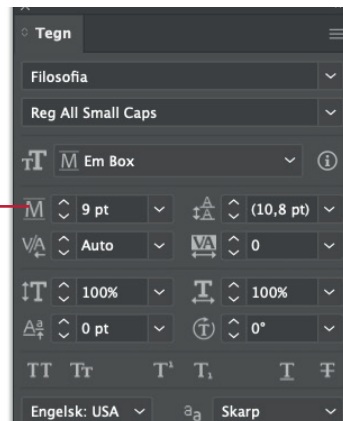

PACKAGING COLOR

 Same white color as Lindbergh white

ARTWORK COLOR

 Same black color as Lindbergh white

Label: SHINE ORIGINAL	Date: 06/02/2025 Modification date: 6 May 2026 9:37 am		Style no:
Description: 10- pack	Labels instructions no. SHO-9121G-10PK		Design: MKS

Barcode for production :

Barcode Placement (for production Only)
Place price Sticker at fixing Points.

Oekotex print logo:

Print : Info placed at side

Oeko-tex logo color ref:

Label Design Guideline Colour Values			
	OEKO-TEX® Green	Black	White
PRINT			
Pantone U	Green U	Black U	-
Pantone C	Green C	Black C	-
CMYK	046 m0 y21 k0	0 m0 y0 k98	0 m0 y0 k0
RAL DESIGN	170 60 45	000 90 00	000 90 00
DIGITAL			
RGB	r0 g66 b35	r0 g0 b0	r255 g255 b255
HEX	#004AC8	#000000	#FFFFFF

Print : Info placed at back

USE CORRECT WASH CARE SYMBOLS ACCORDINGLY TO QUALITY

Label: SHINE ORIGINAL	Date: 06/02/2025 Modification date: 6 May 2026 9:37 am		Style no:
Description: 10- pack	Labels instructions no. SHO-9121G-10PK		Design: MKS