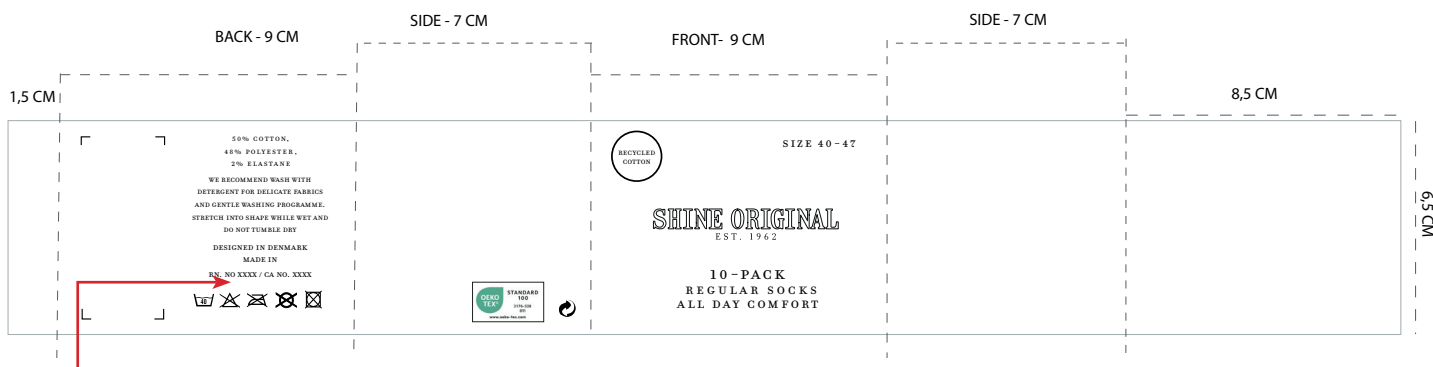

Label: SHINE ORIGINAL	Date: 06/02/2025 Modification date: 6 May 2026 9:37 am	Style no:
Description: 10- pack	Labels instructions no. SHO-9121G-10PK	Design: MKS

SOCK TAG _belly tag for 10-pack SHO-916G-10PK

ARTWORK FRONT :

Always fold socks as directed. Heels turning left and leg in front,- Foot at back.

FINISH : PLICK SURFACE:

Find correct RN and CA number in supplier manual under packing and labeling → special orders. Please center text, when correct number is added.

Barcode for production :

Barcode Placement (for production Only)
Place price Sticker at fixing Points.

Oekotex print logo:

Print : Info placed at side

Oeko-tex logo color ref:

Label Design Guideline Colour Values			
	OEKO-TEX® Green	Black	White
PRINT			
Pantone U	Green U	Black U	-
Pantone C	Green C	Black C	-
CMYK	046 m0 y21 k0	0 m0 y0 k98	0 m0 y0 k0
RAL DESIGN	170 60 45	000 90 00	000 90 00
DIGITAL			
RGB	r0 g66 b35	r0 g0 b0	r255 g255 b255
HEX	#004AC8	#000000	#FFFFFF

Print : Info placed at back

USE CORRECT WASH CARE SYMBOLS ACCORDINGLY TO QUALITY

Label: SHINE ORIGINAL	Date: 06/02/2025 Modification date: 6 May 2026 9:37 am		Style no:
Description: 10- pack	Labels instructions no. SHO-9121G-10PK		Design: MKS