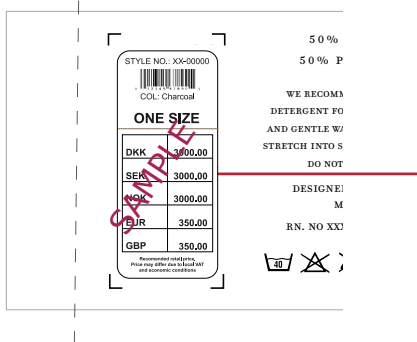

Label: SHINE ORIGINAL	Date: 06/02/2025 Modification date: 6 May 2026 9:37 am	Style no:
Description: 10- pack	Labels instructions no. SHO-9121G-10PK	Design: MKS

SOCK TAG _belly tag for 10-pack SHO-916G-10PK

PACKAGING COLOR

 Same white color as Lindbergh white

ARTWORK COLOR

 Same black color as Lindbergh white

Label: SHINE ORIGINAL	Date: 06/02/2025 Modification date: 6 May 2026 9:37 am		Style no:
Description: 10- pack	Labels instructions no. SHO-9121G-10PK		Design: MKS

Barcode for production :

Barcode Placement (for production Only)
Place price Sticker at fixing Points.

Oekotex print logo:

Print : Info placed at side

Oeko-tex logo color ref:

Label Design Guideline Colour Values			
	OEKO-TEX® Green	Black	White
PRINT			
Pantone U	Green U	Black U	-
Pantone C	Green C	Black C	-
CMYK	046 m0 y21 k0	0 m0 y0 k98	0 m0 y0 k0
RAL DESIGN	170 60 45	000 90 00	000 90 00
DIGITAL			
RGB	r0 g66 b35	r0 g0 b0	r255 g255 b255
HEX	#004AC8	#000000	#FFFFFF

Print : Info placed at back

USE CORRECT WASH CARE SYMBOLS ACCORDINGLY TO QUALITY

Label: SHINE ORIGINAL	Date: 06/02/2025 Modification date: 6 May 2026 9:37 am		Style no:
Description: 10- pack	Labels instructions no. SHO-9121G-10PK		Design: MKS