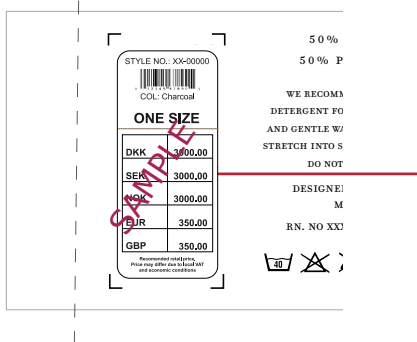

ARTWORK FRONT :

SIZE 40-47

SHINE ORIGINAL
EST. 1962

5- PACK
REGULAR SOCKS
ALL DAY COMFORT

Always fold socks as directed. Heels turning left and leg in front,- Foot at back.

FINISH : PLICK SURFACE:

Find correct RN and CA number in supplier manual under packing and labeling → special orders. Please center text, when correct number is added.

PACKAGING COLOR

 Same white color as Lindbergh white

ARTWORK COLOR

 Same black color as Lindbergh white

Label: SHINE ORIGINAL	Date: 06/02/2025 Modification date: 26 March 2026 8:38 am		Style no:
Description: 5-pack	Labels instructions no. SHO-9121G-5PK		Design: MKS

Barcode for production :

Barcode Placement (for production Only)
Place price Sticker at fixing Points.

Oekotex print logo:

Print : Info placed at side

Oeko-tex logo color ref:

Label Design Guideline Colour Values			
	Oeko-TEXT® Green	Black	White
PRINT			
Pantone U	Green U	Black U	-
Pantone C	Green C	Black C	-
CMYK	084 00 57 10	0 100 0 0	100 0 0 0
RAL DESIGN	170 60 45	000 90 00	000 90 00
DIGITAL			
RGB	0 166 83 5	0 0 0	255 255 255
HEX	#00A651	#000000	#FFFFFF

Print : Info placed at back

USE CORRECT WASH CARE SYMBOLS ACCORDINGLY TO QUALITY

Label: SHINE ORIGINAL	Date: 06/02/2025 Modification date: 26 March 2026 8:38 am		Style no:
Description: 5-pack	Labels instructions no. SHO-9121G-5PK		Design: MKS