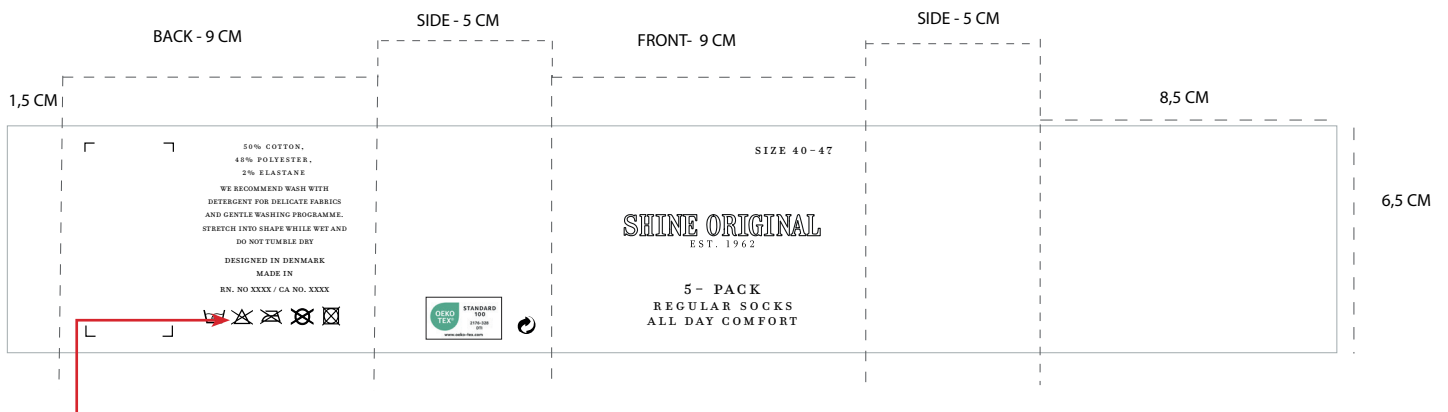

ARTWORK FRONT :

SIZE 40-47

SHINE ORIGINAL
EST. 1962

5- PACK
REGULAR SOCKS
ALL DAY COMFORT

Always fold socks as directed. Heels turning left and leg in front,- Foot at back.

FINISH : PLICK SURFACE:

Find correct RN and CA number in supplier manual under packing and labeling → special orders. Please center text, when correct number is added.

Barcode for production :

Barcode Placement (for production Only)
Place price Sticker at fixing Points.

Oekotex print logo:

Print : Info placed at side

Oeko-tex logo color ref:

Label Design Guideline Colour Values			
	Oeko-TEXT® Green	Black	White
PRINT			
Pantone U	Green U	Black U	-
Pantone C	Green C	Black C	-
CMYK	084 00 57 10	0 100 0 0	100 0 0 0
RAL DESIGN	170 60 45	000 90 00	000 90 00
DIGITAL			
RGB	0 166 83 5	0 0 0	255 255 255
HEX	#00A651	#000000	#FFFFFF