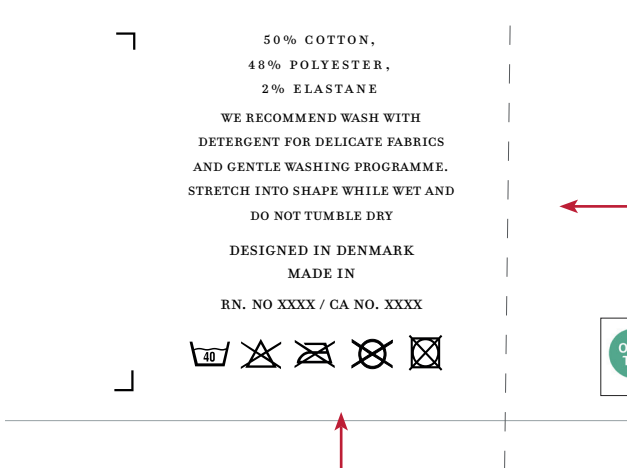

PACKAGING COLOR

 Same white color as Lindbergh white

ARTWORK COLOR

 Same black color as Lindbergh white

Label: SHINE ORIGINAL	Date: 06/02/2025 Modification date: 26 March 2026 8:38 am		Style no:
Description: 5-pack	Labels instructions no. SHO-9121G-5PK		Design: MKS

Barcode for production :

Barcode Placement (for production Only)
Place price Sticker at fixing Points.

Oekotex print logo:

Print : Info placed at side

Oeko-tex logo color ref:

Label Design Guideline Colour Values			
	Oeko-TEXT® Green	Black	White
PRINT			
Pantone U	Green U	Black U	-
Pantone C	Green C	Black C	-
CMYK	084 00 57 10	0 100 0 0	100 0 0 0
RAL DESIGN	170 60 45	000 90 00	000 90 00
DIGITAL			
RGB	0 166 83 5	0 0 0	255 255 255
HEX	#00A651	#000000	#FFFFFF

Print : Info placed at back

USE CORRECT WASH CARE SYMBOLS ACCORDINGLY TO QUALITY

Label: SHINE ORIGINAL	Date: 06/02/2025 Modification date: 26 March 2026 8:38 am		Style no:
Description: 5-pack	Labels instructions no. SHO-9121G-5PK		Design: MKS