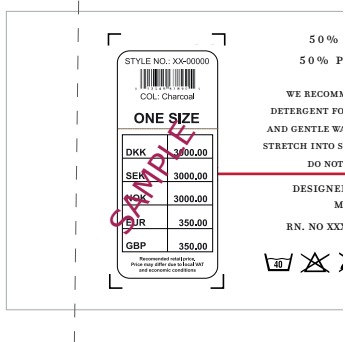

SOCK TAG _belly tag for 5-pack SHO-916H-5PK

ARTWORK FRONT :

Always fold socks as directed. Heels turning left and leg in front,- Foot at back.

FINISH : PLICK SURFACE:

Find correct RN and CA number in supplier manual under packing and labeling → special orders. Please center text, when correct number is added.

PACKAGING COLOR

 Same white color as Lindbergh white

ARTWORK COLOR

 Same black color as Lindbergh white

| | | |
|---|--|-----------------------|
| Label: SHINE ORIGINAL | Date: 06/02/2025 Modification date: 8 December 2025 1:45 pm | Style no: |
| Description: Mixed socks 5-pack | Labels instructions no. SHO-9121H-5PK | Design: MKS |

Barcode for production :

Barcode Placement (for production Only)
Place price Sticker at fixing Points.

Oekotex print logo:

Print : Info placed at side

Oeko-tex logo color ref:

| Label Design Guideline | | | |
|------------------------|-----------------|-------------|----------------|
| Colour Values | | | |
| | Oeko-TEX® Green | Black | White |
| PRINT | | | |
| Pantone U | Green U | Black U | - |
| Pantone C | Green C | Black C | - |
| CMYK | 046 m0 y21 k0 | 0 m0 y0 k98 | 0 m0 y0 k0 |
| RAL DESIGN | 170 60 45 | 000 90 00 | 000 90 00 |
| DIGITAL | | | |
| RGB | r0 g66 b35 | r0 g0 b0 | r255 g255 b255 |
| HEX | #004ACB | #000000 | #FFFFFF |

Print :
Info placed at front

Diagram illustrating the layout of the label with font size specifications:

- RECYCLED COTTON (Circular logo)
- SIZE 40-47 (14 PT)
- SHINE ORIGINAL (AS ARTWORK)
- EST. 1962
- 5 - PACK (18,5 PT)
- MIXED SOCKS (15,5 PT)
- ALL DAY COMFORT (15,5 PT)