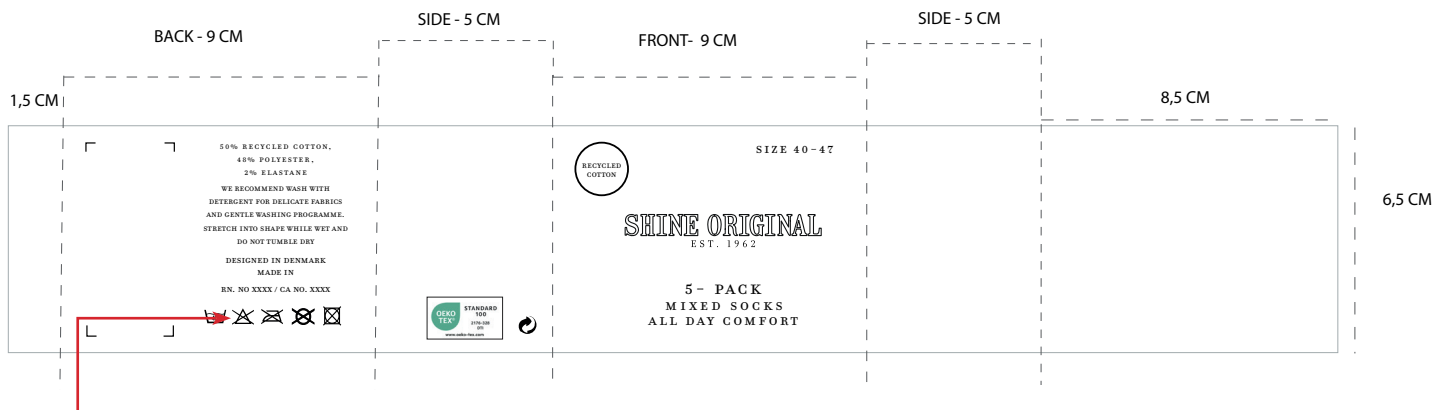

SOCK TAG _belly tag for 5-pack SHO-916H-5PK

ARTWORK FRONT :

Always fold socks as directed. Heels turning left and leg in front,- Foot at back.

FINISH : PLICK SURFACE:

Find correct RN and CA number in supplier manual under packing and labeling → special orders. Please center text, when correct number is added.

Barcode for production :

Barcode Placement (for production Only)
Place price Sticker at fixing Points.

Oekotex print logo:

Print : Info placed at side

Oeko-tex logo color ref:

| Label Design Guideline | | | |
|------------------------|-----------------|-------------|----------------|
| Colour Values | | | |
| | Oeko-TEX® Green | Black | White |
| PRINT | | | |
| Pantone U | Green U | Black U | - |
| Pantone C | Green C | Black C | - |
| CMYK | 046 m0 y21 k0 | 0 m0 y0 k98 | 0 m0 y0 k0 |
| RAL DESIGN | 170 60 45 | 000 90 00 | 000 90 00 |
| DIGITAL | | | |
| RGB | r0 g66 b35 | r0 g0 b0 | r255 g255 b255 |
| HEX | #004ACB | #000000 | #FFFFFF |

Print :
Info placed at front

Diagram illustrating the layout of the label with font size specifications:

- RECYCLED COTTON (Circular logo)
- SIZE 40-47 (14 PT)
- SHINE ORIGINAL (AS ARTWORK)
- EST. 1962
- 5 - PACK (18,5 PT)
- MIXED SOCKS (15,5 PT)
- ALL DAY COMFORT (15,5 PT)