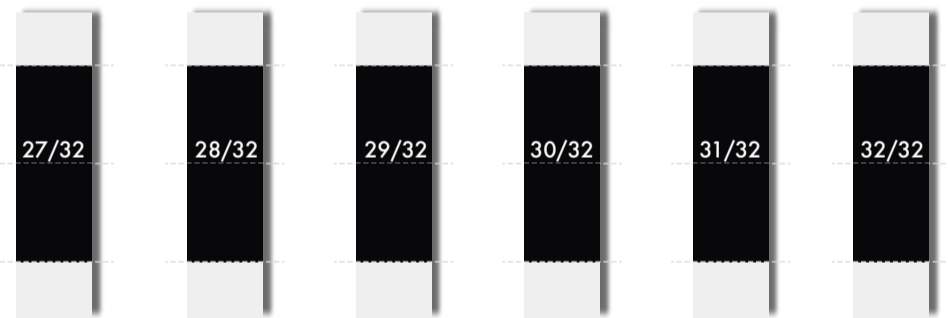

JUNK de LUXE

**DATE:** 27/7.2016

**DESIGN:** WAI

**DESCRIPTION:** WOVEN SIZE LABEL

**ART. NUMBER:** JDL-924

**CHINO PANTS  
(with different inseam)**

**SIZE RANGE:**

- 27/30 - 38/30
- 27/32 - 38/32
- 27/34 - 38/34

**SMS SIZE: 32/32**

1cm(W) x 1,3cm(H)  
(FOLDED excl. seam allowance)

**JDL-924**

font: Futura - medium - size: 8

label quality: same quality and color as main label  
from A-TEX

ground color: BLACK  
woven letters: WHITE

**inseam - 30''**

**inseam - 32''**

**inseam - 34''**