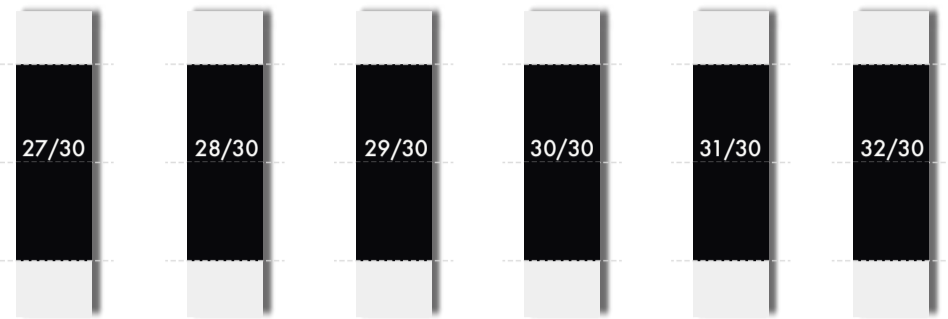

JUNK de LUXE

**DATE:** 27/7.2016

**DESIGN:** WAI

**DESCRIPTION:** WOVEN SIZE LABEL

**ART. NUMBER:** JDL-924

**CHINO PANTS  
(with different inseam)**

**SIZE RANGE:**

- 27/30 - 38/30
- 27/32 - 38/32
- 27/34 - 38/34

**SMS SIZE: 32/32**

1cm(W) x 1,3cm(H)  
(FOLDED excl. seam allowance)

**JDL-924**

font: Futura - medium - size: 8

label quality: same quality and color as main label  
from A-TEX

ground color: BLACK  
woven letters: WHITE

**inseam - 30''**

**inseam - 32''**

**inseam - 34''**