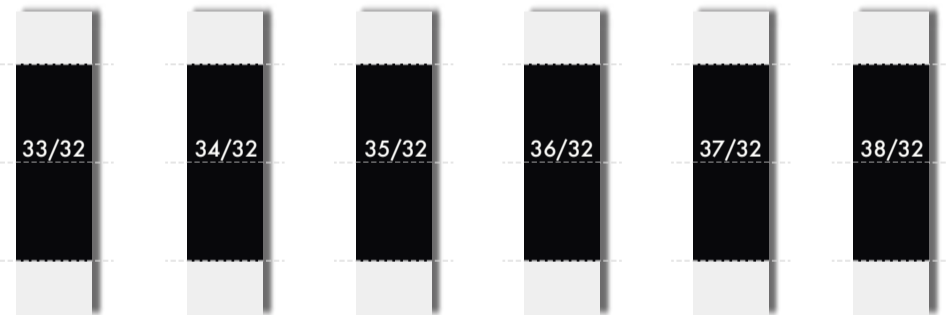

JUNK de LUXE

**DATE:** 27/7.2016

**DESIGN:** WAI

**DESCRIPTION:** WOVEN SIZE LABEL

**ART. NUMBER:** JDL-924

**CHINO PANTS  
(with different inseam)**

**SIZE RANGE:**

- 27/30 - 38/30
- 27/32 - 38/32
- 27/34 - 38/34

**SMS SIZE: 32/32**

1cm(W) x 1,3cm(H)  
(FOLDED excl. seam allowance)

**JDL-924**

font: Futura - medium - size: 8

label quality: same quality and color as main label  
from A-TEX

ground color: BLACK  
woven letters: WHITE

**inseam - 30''**

**inseam - 32''**

**inseam - 34''**