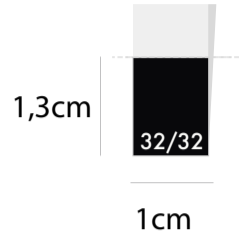

JUNK de LUXE

**DATE:** 27/7.2016

**DESIGN:** WAI

**DESCRIPTION:** WOVEN SIZE LABEL

**ART. NUMBER:** JDL-924

**CHINO PANTS  
(with different inseam)**

**SIZE RANGE:**

- 27/30 - 38/30
- 27/32 - 38/32
- 27/34 - 38/34

**SMS SIZE: 32/32**

1cm(W) x 1,3cm(H)  
(FOLDED excl. seam allowance)

**JDL-924**

font: Futura - medium - size: 8

label quality: same quality and color as main label  
from A-TEX

ground color: BLACK  
woven letters: WHITE

**inseam - 30''**

**inseam - 32''**

**inseam - 34''**