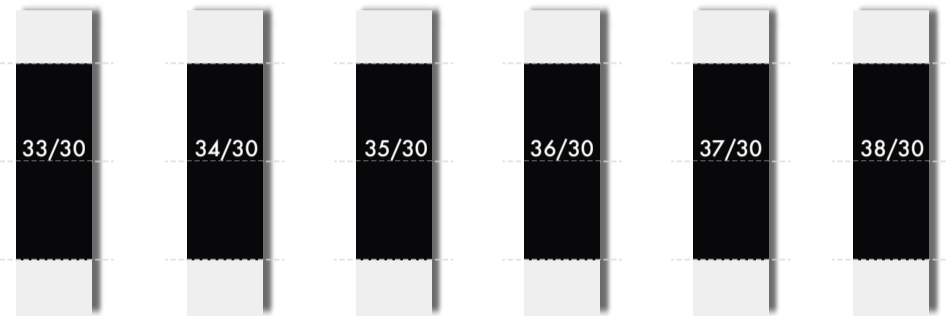

JUNK de LUXE

**DATE:** 27/7.2016

**DESIGN:** WAI

**DESCRIPTION:** WOVEN SIZE LABEL

**ART. NUMBER:** JDL-924

**CHINO PANTS  
(with different inseam)**

**SIZE RANGE:**

- 27/30 - 38/30
- 27/32 - 38/32
- 27/34 - 38/34

**SMS SIZE: 32/32**

1cm(W) x 1,3cm(H)  
(FOLDED excl. seam allowance)

**JDL-924**

font: Futura - medium - size: 8

label quality: same quality and color as main label  
from A-TEX

ground color: BLACK  
woven letters: WHITE

**inseam - 30''**

**inseam - 32''**

**inseam - 34''**